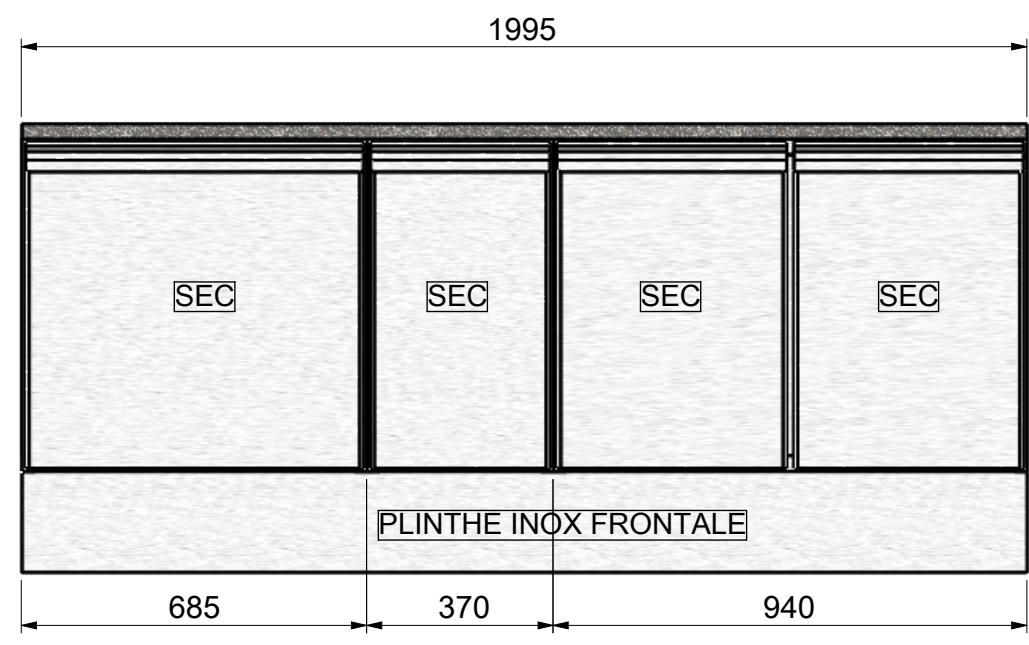

A

PLAN: TERRAZZO GREY GRAIN Sp. 30mm

B

A

8 7 6 5 4 3 2 1

D

D

C

C

PLAN: TERRAZZO GREY GRAIN Sp. 30mm

C

B

A

8 7 6 5 4 3 2 1

MISTER GARDEN-CASANOVA - SUITE 3

PLAN: TERRAZZO GREY GRAIN Sp. 30mm

LAVE-MAIN 340x340 H.200

ROBINET ELECTRONIQUE