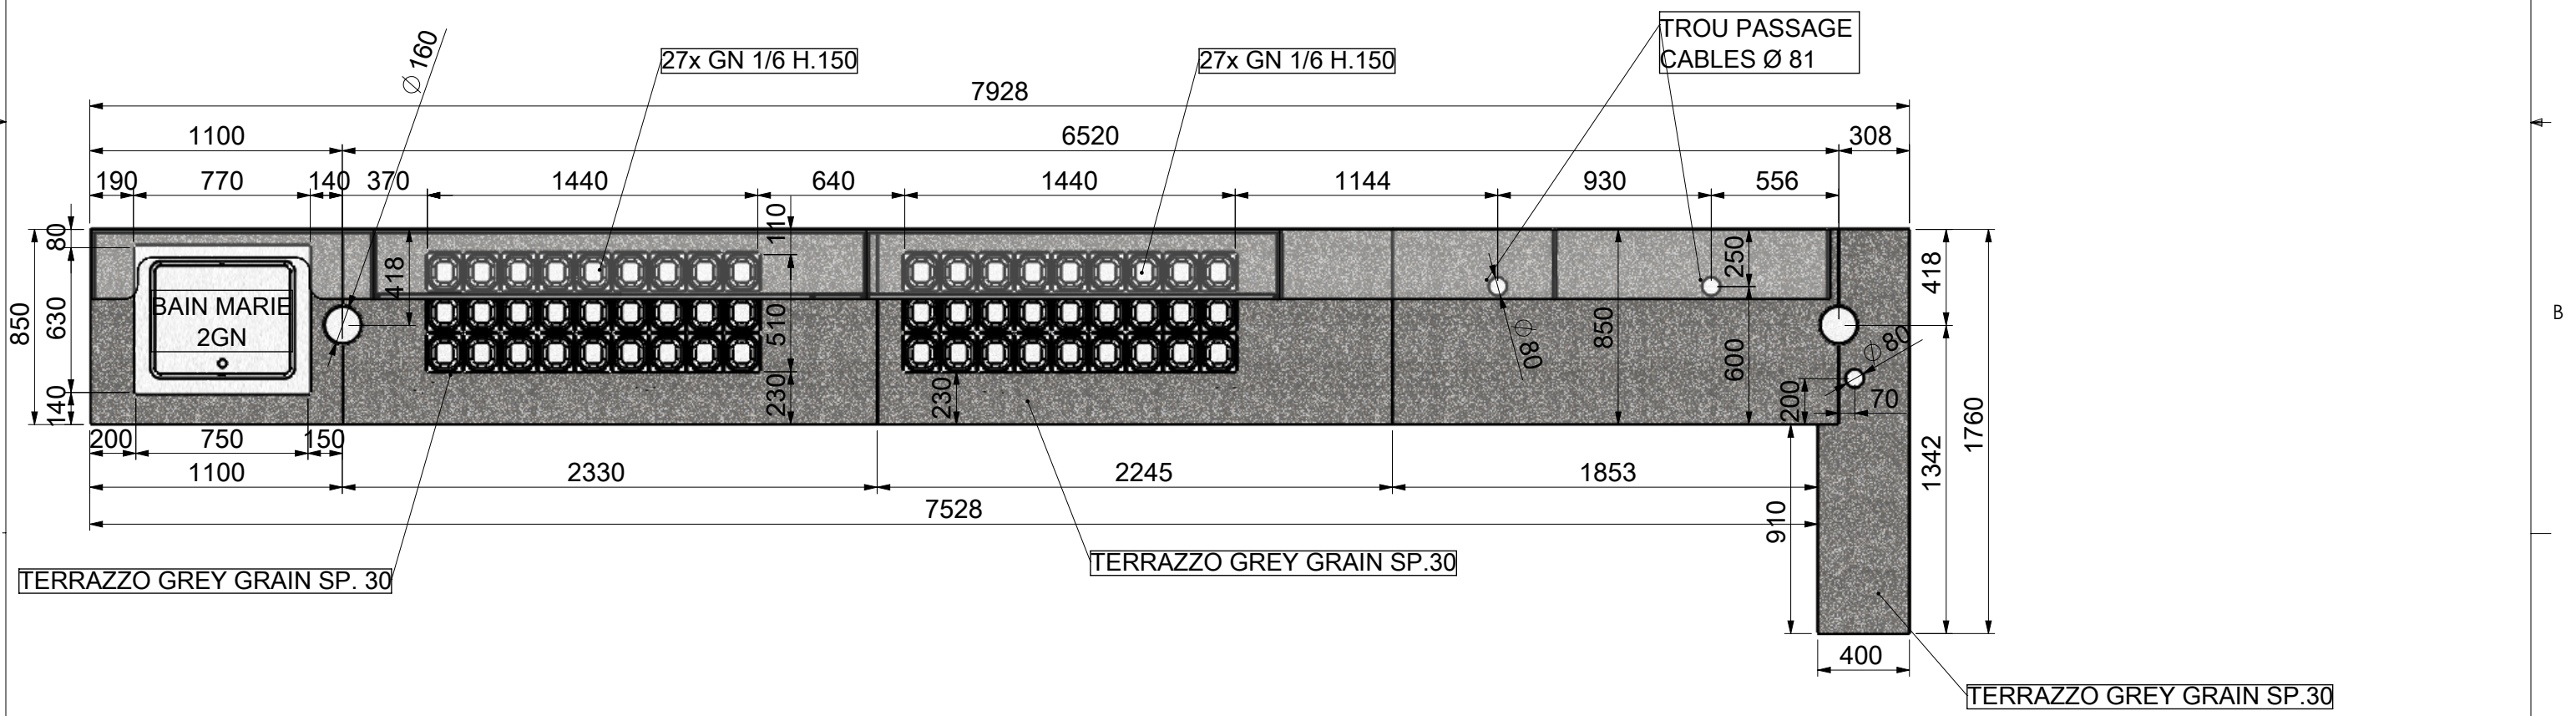

MISTER GARDEN - CASANOVA

MISTER GARDEN - CASANOVA

8 7 6 5 4 3 2 1

D

D

C

C

A

A

PLAN: TERRAZZO GREY GRAIN Sp. 30mm

B

A

8 7 6 5 4 3 2 1

D

D

C

C

PLAN: TERRAZZO GREY GRAIN Sp. 30mm

C

B

A

8 7 6 5 4 3 2 1

MISTER GARDEN-CASANOVA - SUITE 3

PLAN: TERRAZZO GREY GRAIN Sp. 30mm

LAVE-MAIN 340x340 H.200

ROBINET ELECTRONIQUE