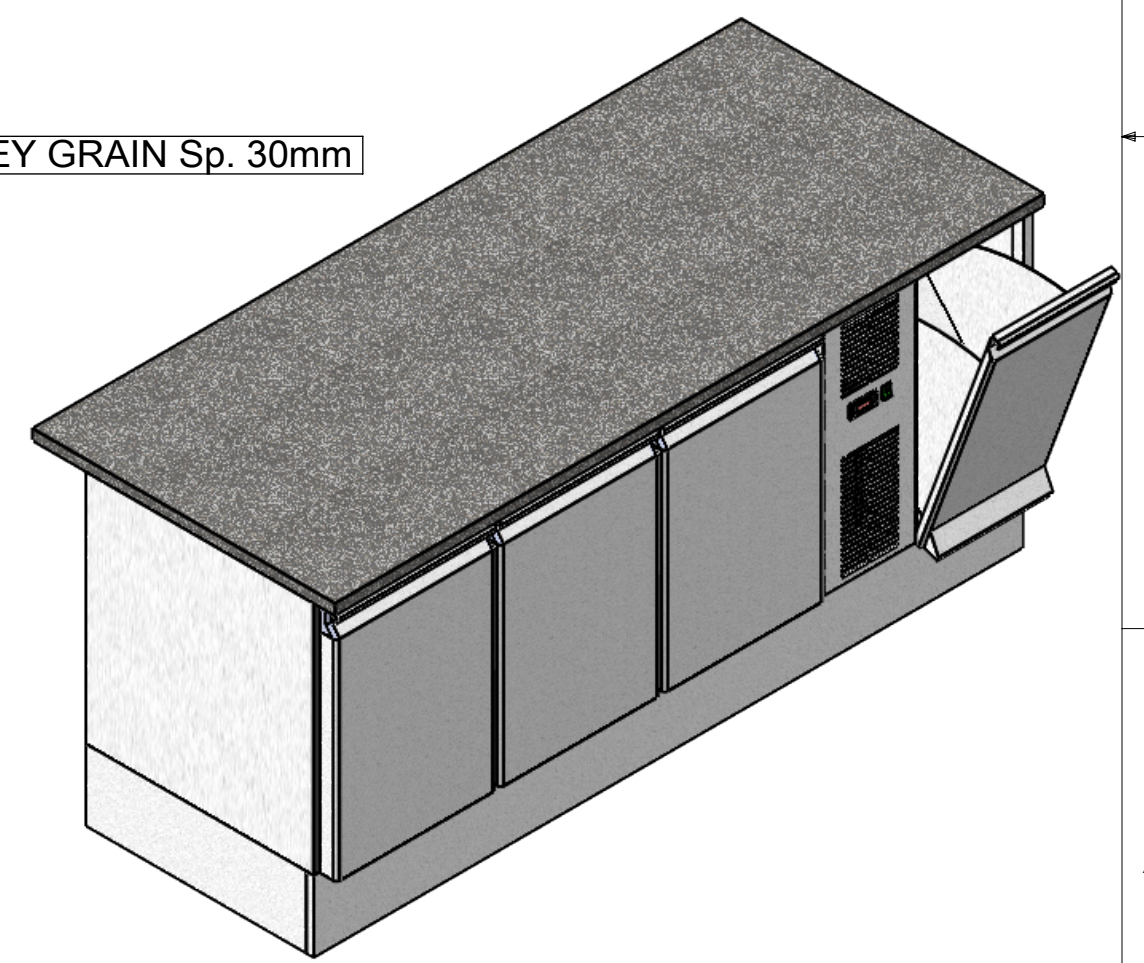

MISTER GARDEN - CASANOVA

MISTER GARDEN - CASANOVA

8 7 6 5 4 3 2 1

D

D

C

C

A

A

PLAN: TERRAZZO GREY GRAIN Sp. 30mm

B

A

8 7 6 5 4 3 2 1

D

D

C

C

PLAN: TERRAZZO GREY GRAIN Sp. 30mm

C

B

A

8 7 6 5 4 3 2 1

MISTER GARDEN-CASANOVA - SUITE 3

PLAN: TERRAZZO GREY GRAIN Sp. 30mm

LAVE-MAIN 340x340 H.200

ROBINET ELECTRONIQUE