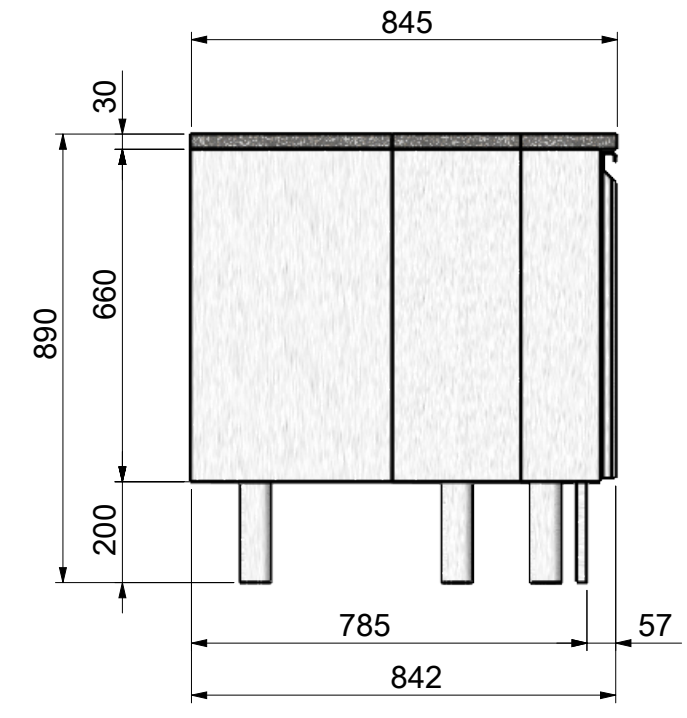

A

PLAN: TERRAZZO GREY GRAIN Sp. 30mm

B

A

8 7 6 5 4 3 2 1

D

D

C

C

PLAN: TERRAZZO GREY GRAIN Sp. 30mm

C

B

A

8 7 6 5 4 3 2 1

MISTER GARDEN-CASANOVA - SUITE 3

PLAN: TERRAZZO GREY GRAIN Sp. 30mm

LAVE-MAIN 340x340 H.200

ROBINET ELECTRONIQUE