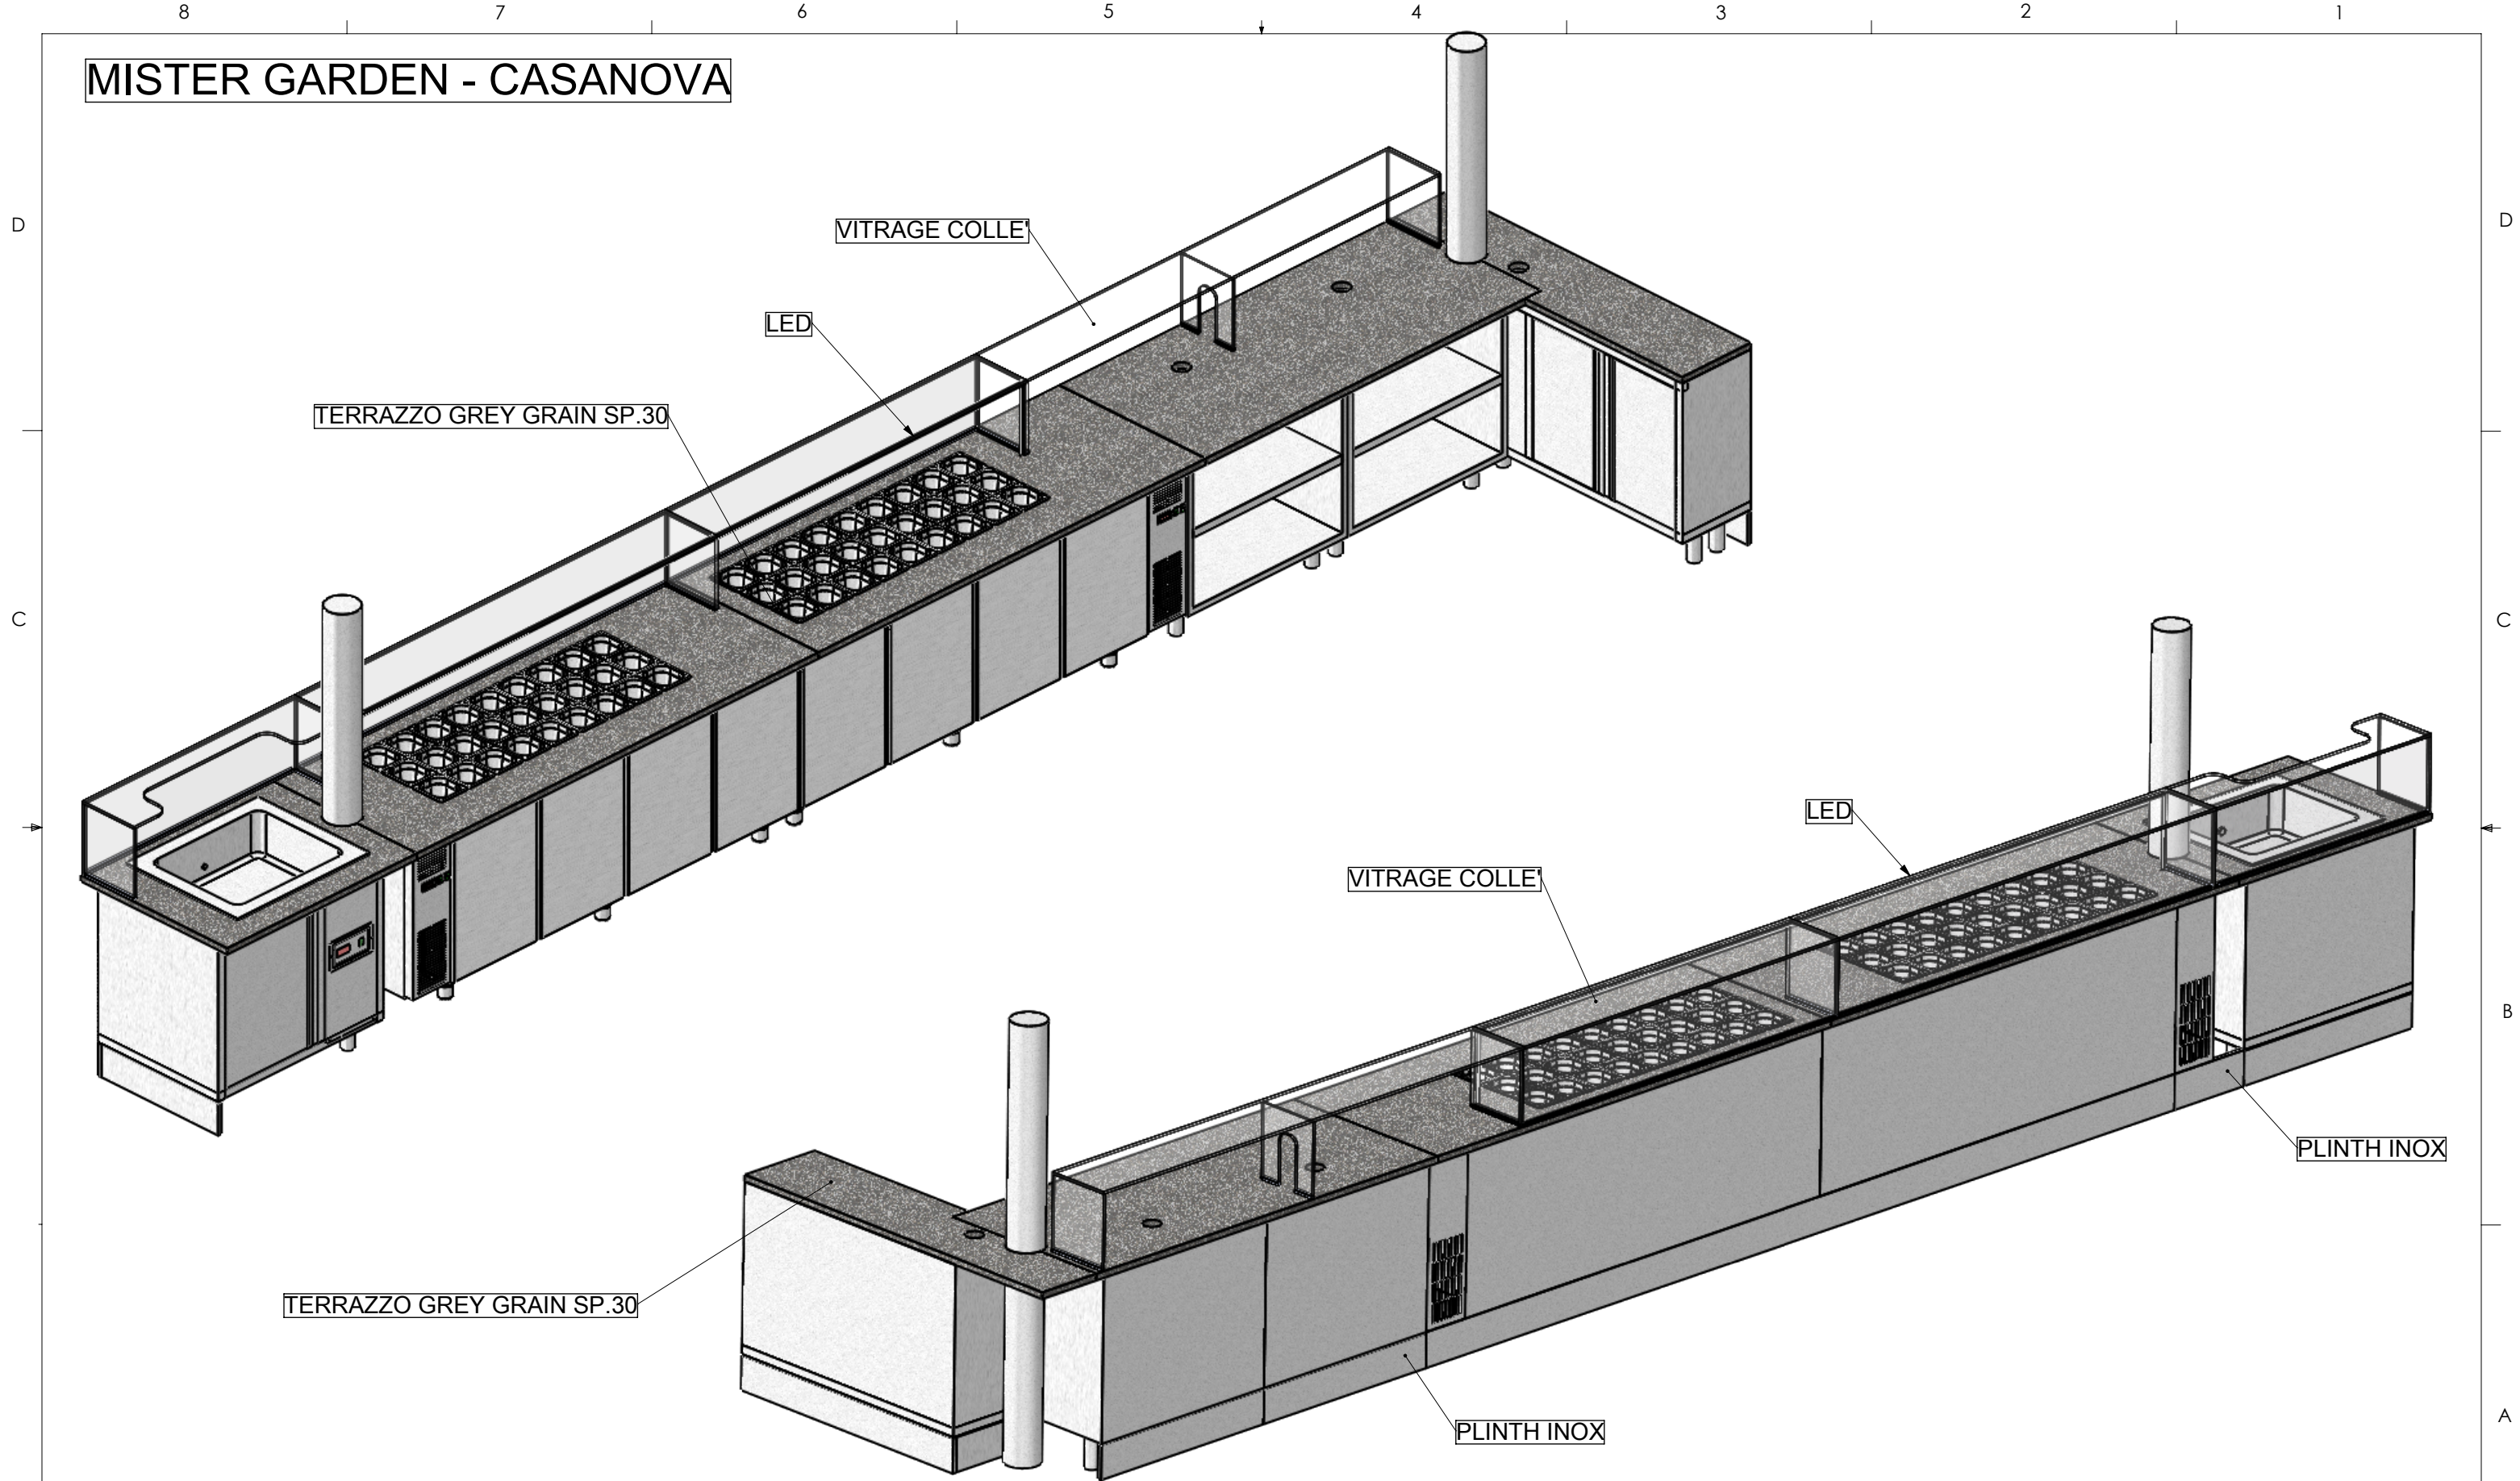

MISTER GARDEN - CASANOVA

MISTER GARDEN - CASANOVA

8 7 6 5 4 3 2 1

D

D

C

C

A

A

PLAN: TERRAZZO GREY GRAIN Sp. 30mm

B

A

8 7 6 5 4 3 2 1

D

D

C

C

PLAN: TERRAZZO GREY GRAIN Sp. 30mm

C

B

A

8 7 6 5 4 3 2 1

MISTER GARDEN-CASANOVA - SUITE 3

PLAN: TERRAZZO GREY GRAIN Sp. 30mm

LAVE-MAIN 340x340 H.200

ROBINET ELECTRONIQUE