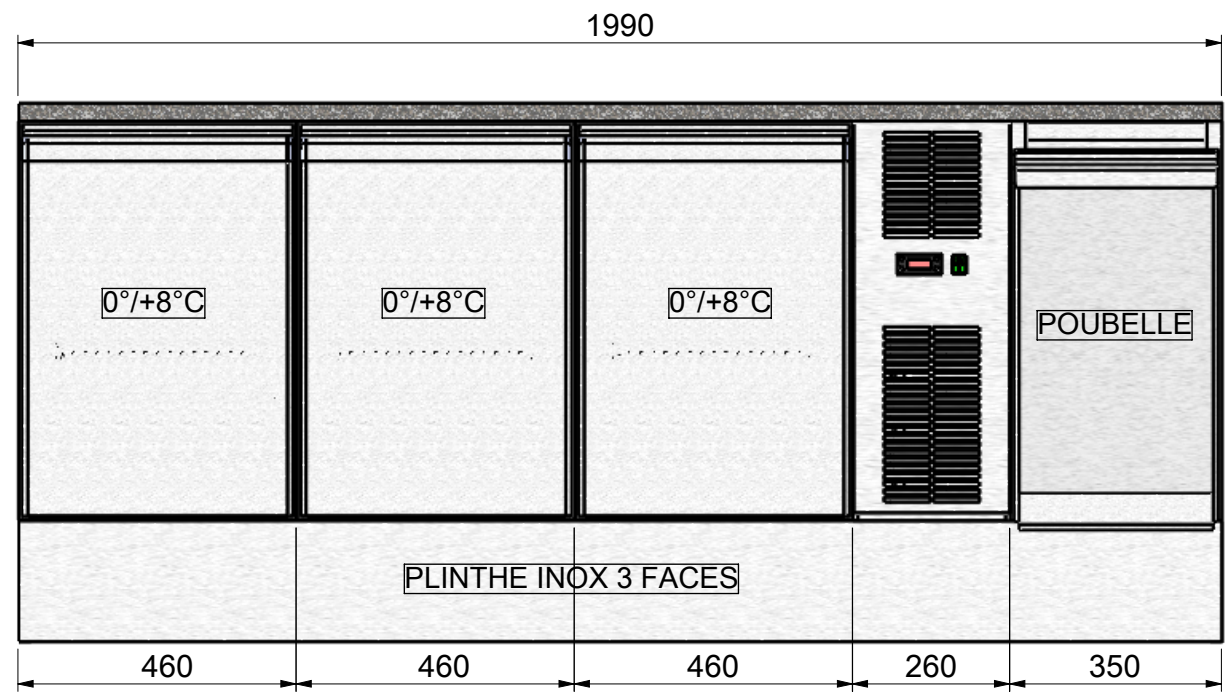

MISTER GARDEN - CASANOVA

MISTER GARDEN - CASANOVA

8 7 6 5 4 3 2 1

D

D

C

C

A

A

PLAN: TERRAZZO GREY GRAIN Sp. 30mm

B

A

8 7 6 5 4 3 2 1

D

D

C

C

PLAN: TERRAZZO GREY GRAIN Sp. 30mm

C

B

A

8 7 6 5 4 3 2 1

MISTER GARDEN-CASANOVA - SUITE 3

PLAN: TERRAZZO GREY GRAIN Sp. 30mm

LAVE-MAIN 340x340 H.200

ROBINET ELECTRONIQUE