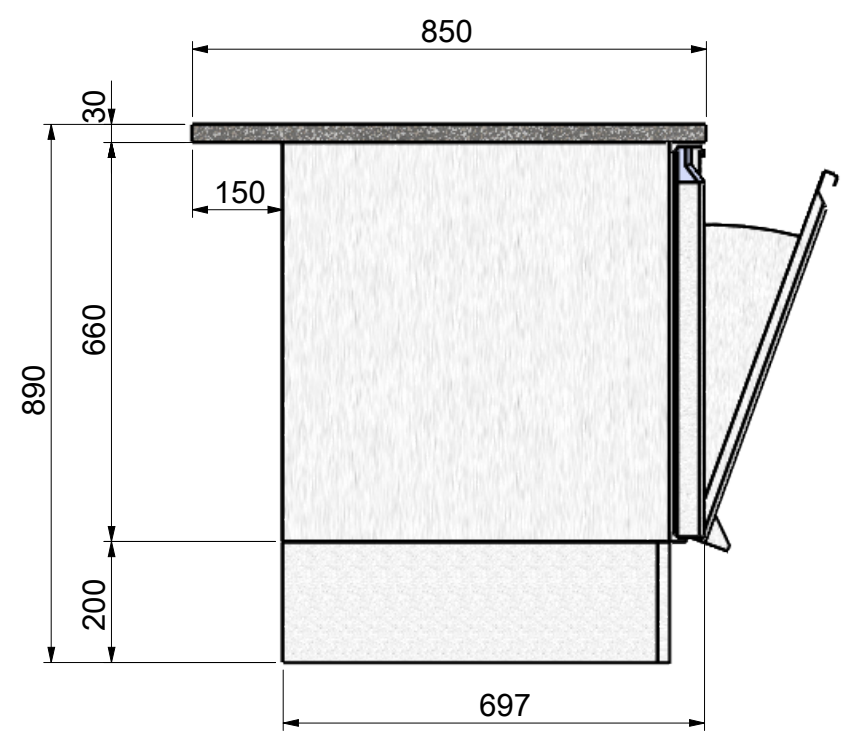

MISTER GARDEN - CASANOVA

MISTER GARDEN - CASANOVA

8 7 6 5 4 3 2 1

D

D

C

C

A

A

PLAN: TERRAZZO GREY GRAIN Sp. 30mm

B

A

8 7 6 5 4 3 2 1

D

D

C

C

PLAN: TERRAZZO GREY GRAIN Sp. 30mm

C

B

A

8 7 6 5 4 3 2 1

MISTER GARDEN-CASANOVA - SUITE 3

PLAN: TERRAZZO GREY GRAIN Sp. 30mm

LAVE-MAIN 340x340 H.200

ROBINET ELECTRONIQUE