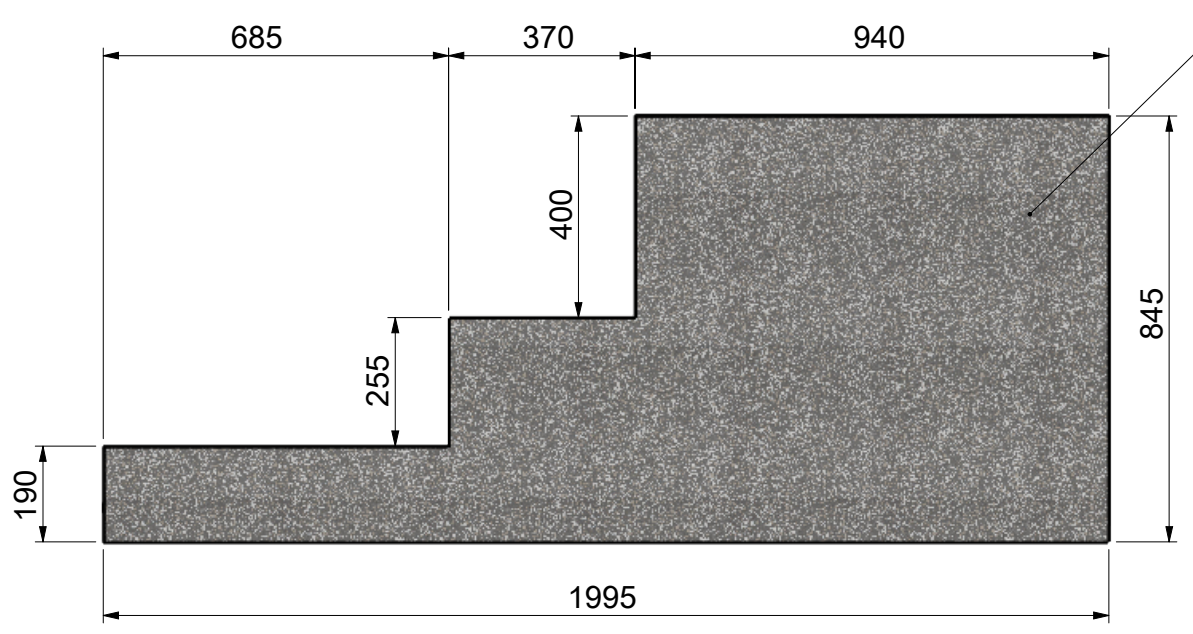

A

PLAN: TERRAZZO GREY GRAIN Sp. 30mm

B

A

8 7 6 5 4 3 2 1

D

D

C

C

PLAN: TERRAZZO GREY GRAIN Sp. 30mm

C

B

A

8 7 6 5 4 3 2 1

MISTER GARDEN-CASANOVA - SUITE 3

PLAN: TERRAZZO GREY GRAIN Sp. 30mm

LAVE-MAIN 340x340 H.200

ROBINET ELECTRONIQUE