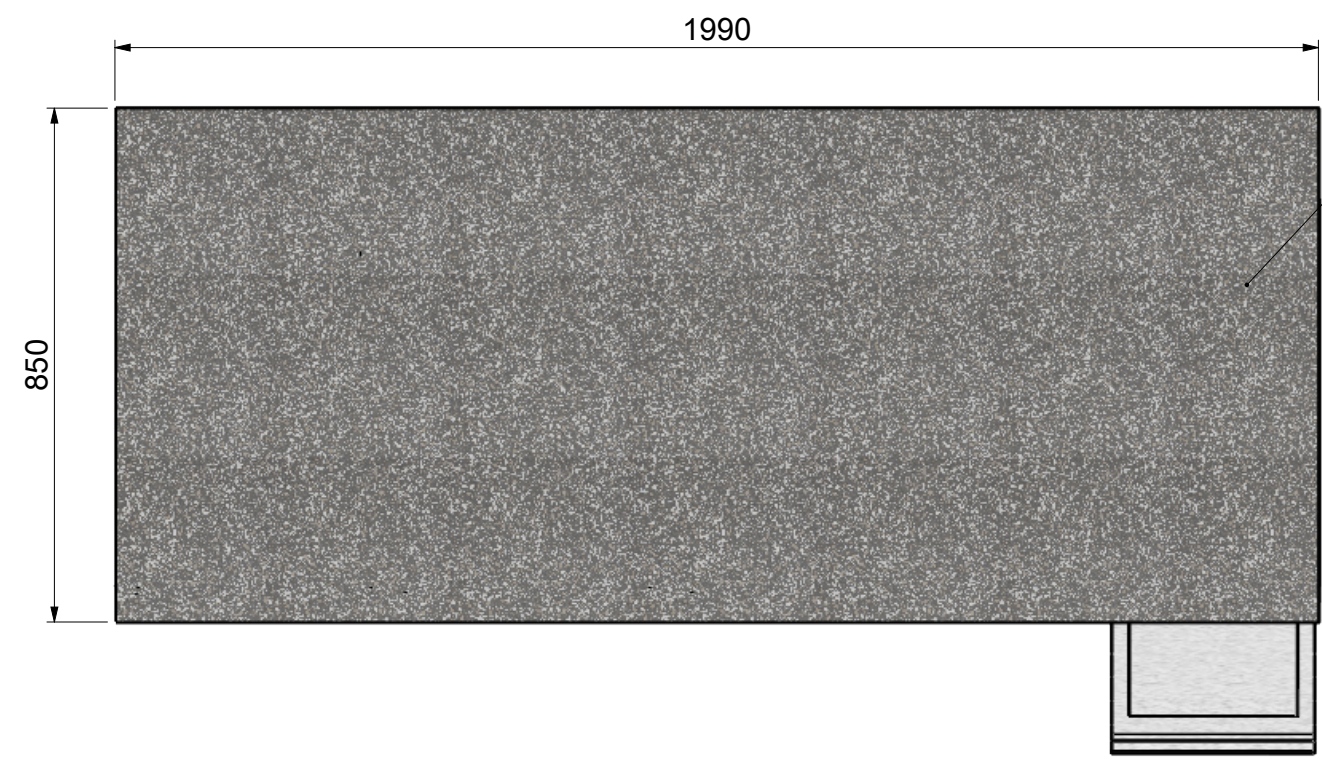

A

PLAN: TERRAZZO GREY GRAIN Sp. 30mm

B

A

8 7 6 5 4 3 2 1

D

D

C

C

PLAN: TERRAZZO GREY GRAIN Sp. 30mm

C

B

A

8 7 6 5 4 3 2 1

MISTER GARDEN-CASANOVA - SUITE 3

PLAN: TERRAZZO GREY GRAIN Sp. 30mm

LAVE-MAIN 340x340 H.200

ROBINET ELECTRONIQUE