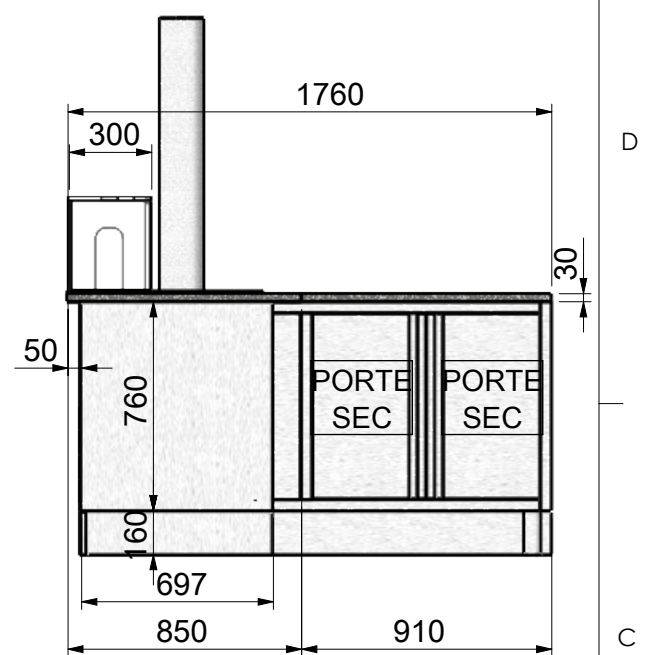

MISTER GARDEN - CASANOVA