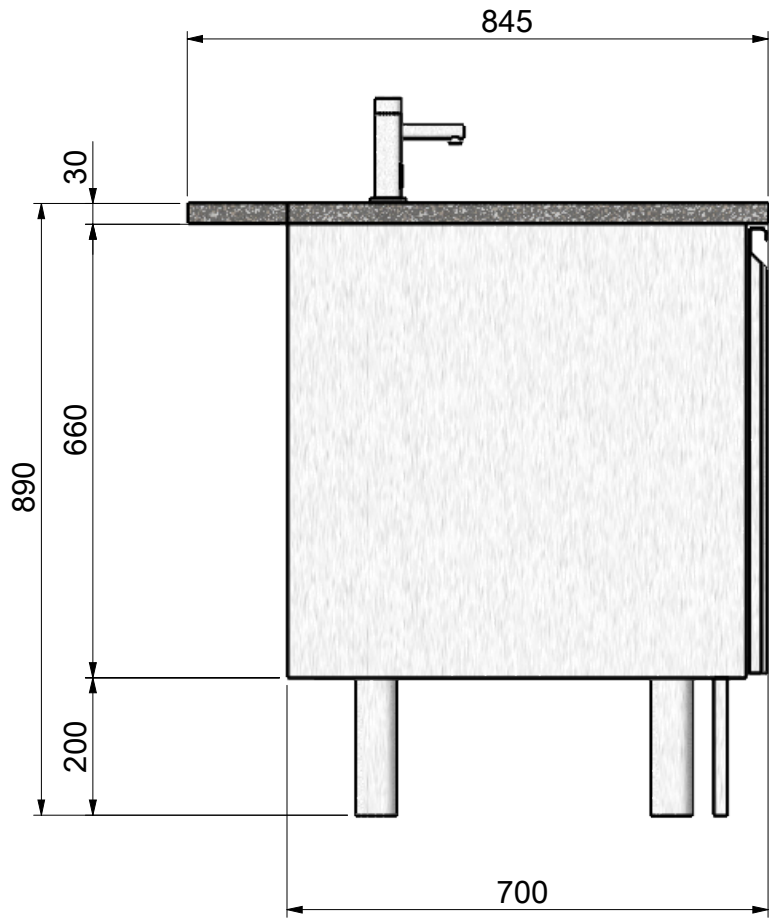

A

PLAN: TERRAZZO GREY GRAIN Sp. 30mm

B

A

8 7 6 5 4 3 2 1

D

D

C

C

PLAN: TERRAZZO GREY GRAIN Sp. 30mm

C

B

A

8 7 6 5 4 3 2 1

MISTER GARDEN-CASANOVA - SUITE 3

PLAN: TERRAZZO GREY GRAIN Sp. 30mm

LAVE-MAIN 340x340 H.200

ROBINET ELECTRONIQUE