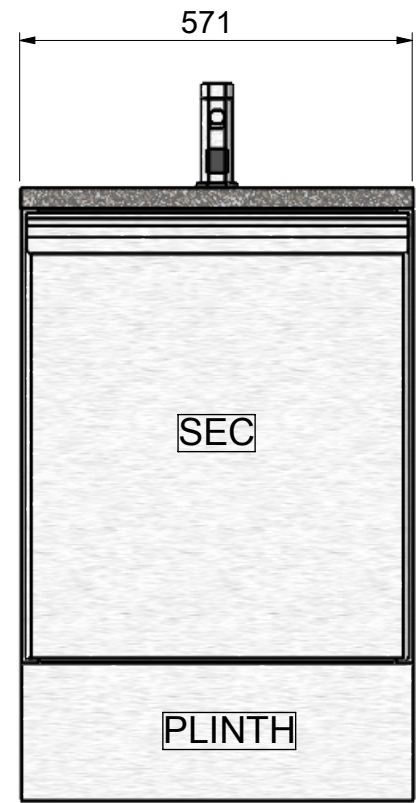

A

PLAN: TERRAZZO GREY GRAIN Sp. 30mm

B

A

8 7 6 5 4 3 2 1

D

D

C

C

PLAN: TERRAZZO GREY GRAIN Sp. 30mm

C

B

A

8 7 6 5 4 3 2 1

MISTER GARDEN-CASANOVA - SUITE 3

PLAN: TERRAZZO GREY GRAIN Sp. 30mm

LAVE-MAIN 340x340 H.200

ROBINET ELECTRONIQUE