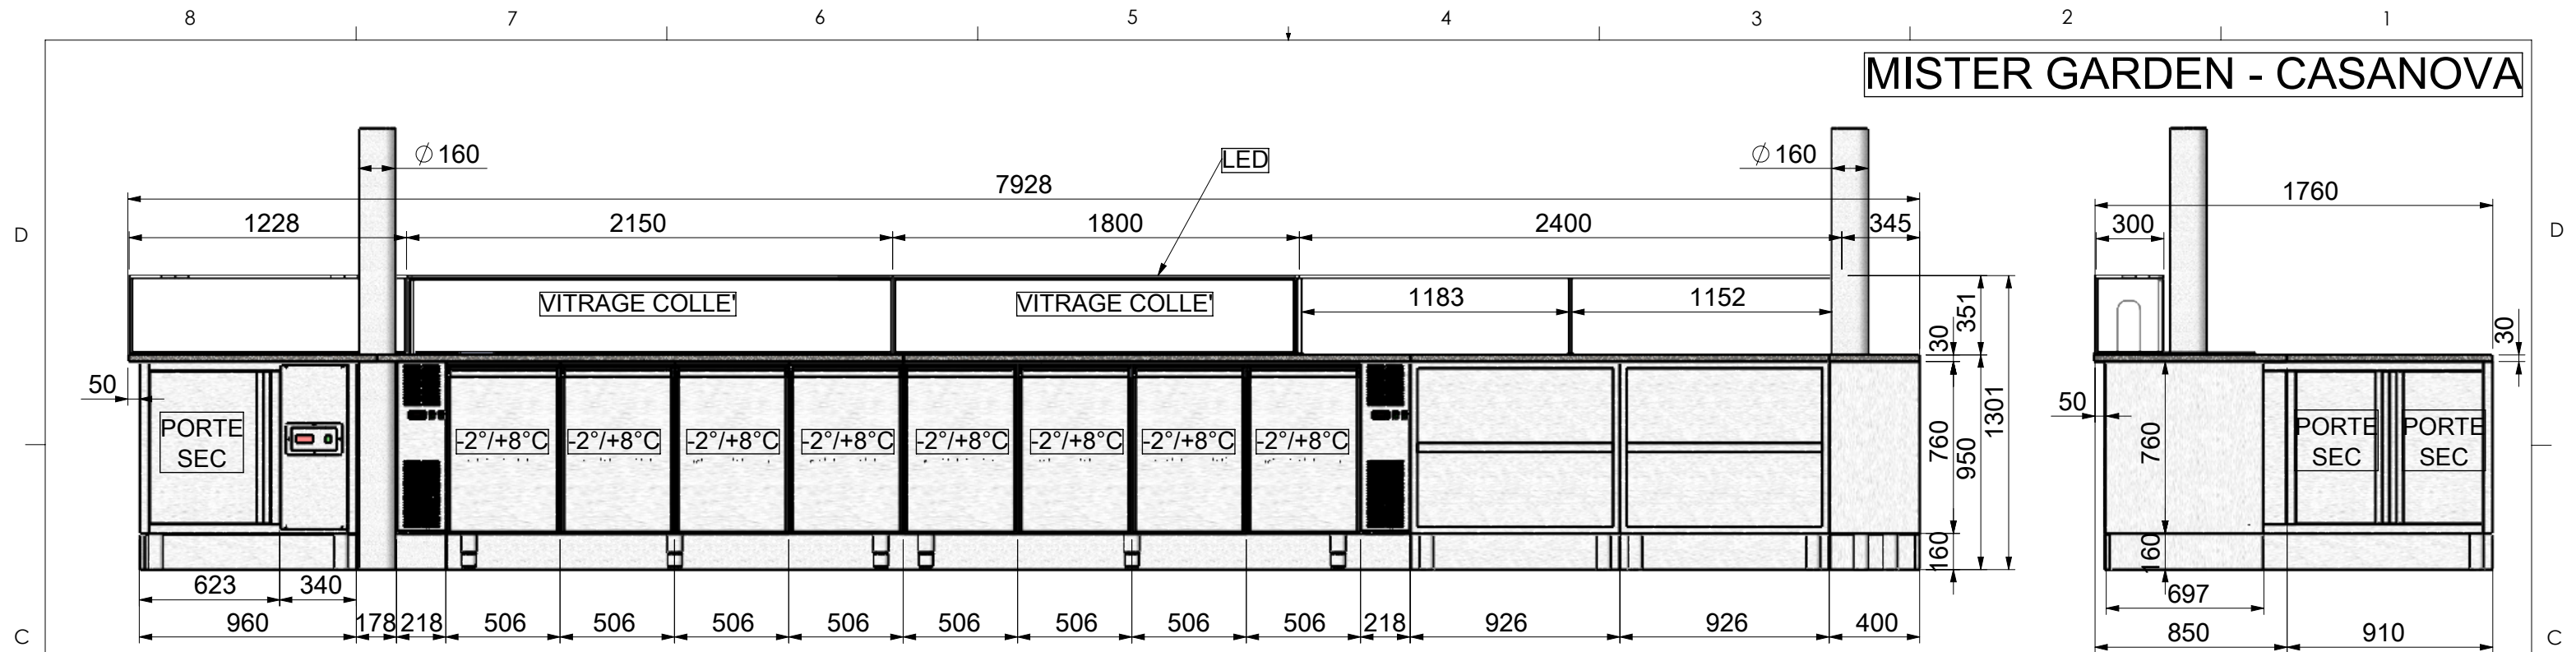

MISTER GARDEN - CASANOVA

MISTER GARDEN - CASANOVA

8 7 6 5 4 3 2 1

D

D

C

C

A

A

PLAN: TERRAZZO GREY GRAIN Sp. 30mm

B

A

8 7 6 5 4 3 2 1

D

D

C

C

PLAN: TERRAZZO GREY GRAIN Sp. 30mm

C

B

A

8 7 6 5 4 3 2 1

MISTER GARDEN-CASANOVA - SUITE 3

PLAN: TERRAZZO GREY GRAIN Sp. 30mm

LAVE-MAIN 340x340 H.200

ROBINET ELECTRONIQUE