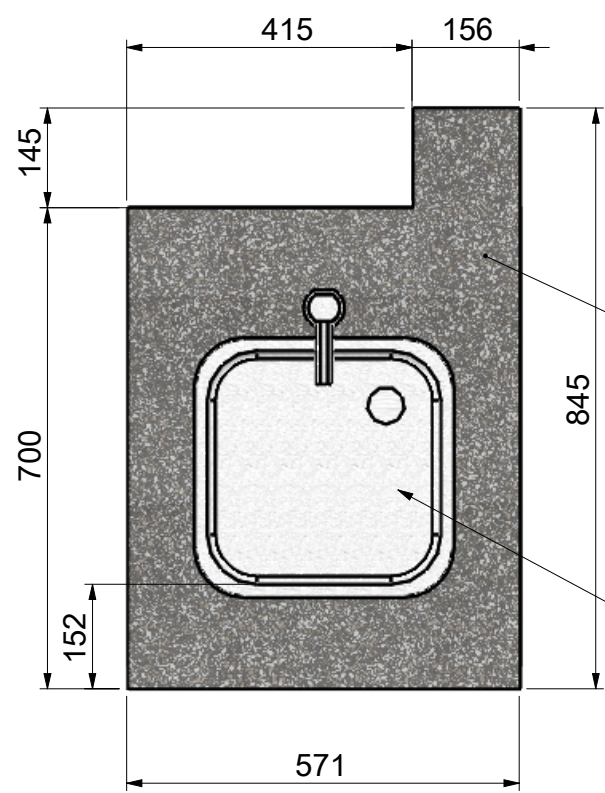

A

PLAN: TERRAZZO GREY GRAIN Sp. 30mm

B

A

8 7 6 5 4 3 2 1

D

D

C

C

PLAN: TERRAZZO GREY GRAIN Sp. 30mm

C

B

A

8 7 6 5 4 3 2 1

MISTER GARDEN-CASANOVA - SUITE 3

PLAN: TERRAZZO GREY GRAIN Sp. 30mm

LAVE-MAIN 340x340 H.200

ROBINET ELECTRONIQUE