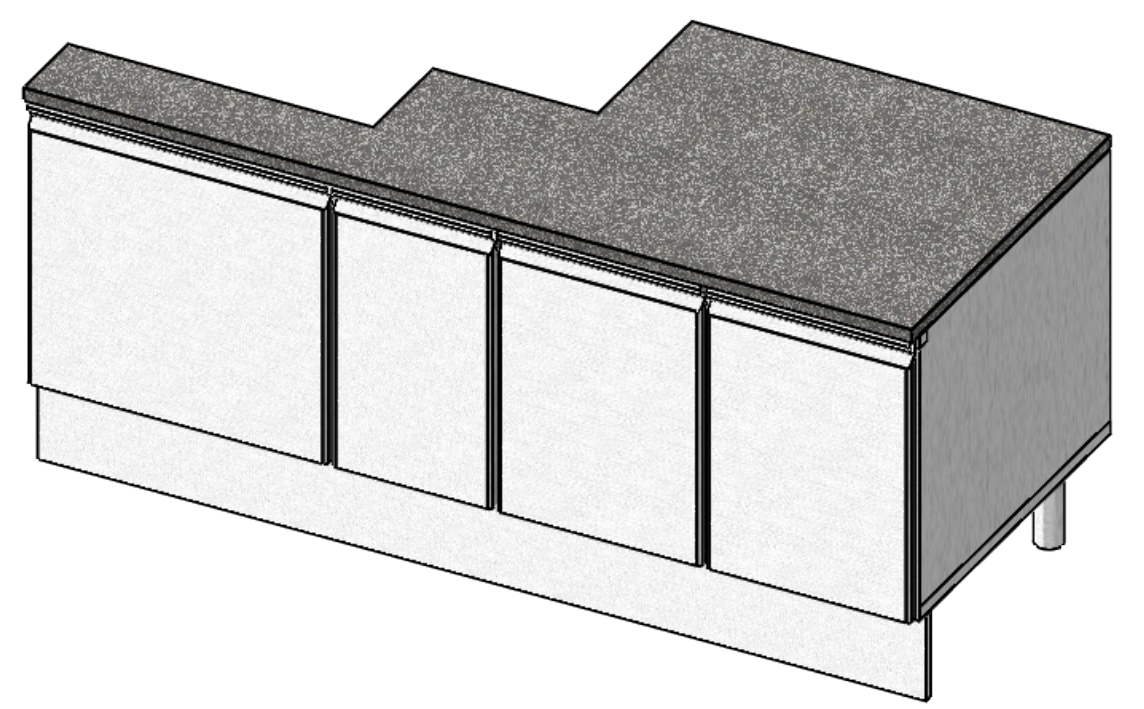

A

PLAN: TERRAZZO GREY GRAIN Sp. 30mm

B

A

8 7 6 5 4 3 2 1

D

D

C

C

PLAN: TERRAZZO GREY GRAIN Sp. 30mm

C

B

A

8 7 6 5 4 3 2 1

MISTER GARDEN-CASANOVA - SUITE 3

PLAN: TERRAZZO GREY GRAIN Sp. 30mm

LAVE-MAIN 340x340 H.200

ROBINET ELECTRONIQUE