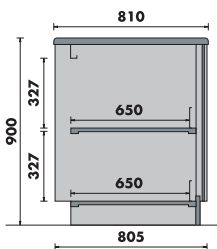

MESA TERMINAL / CASH DESK