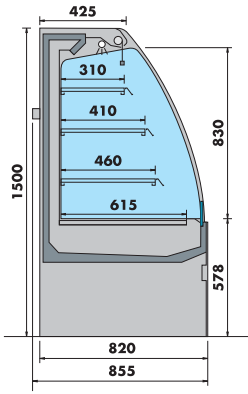

CRONUS PLUS L-C
SEMI-MURAL / LOW MULTIDECK